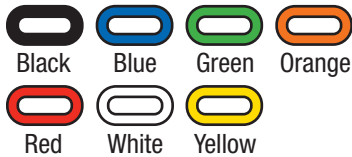

2" Heavy Duty Plastic Chain

3S-HD2: 2" HD Chains

Quantity Break Pricing:

Chains	min. 100'	1000'+
Per Foot	Good price	Best price

3S-HDS: 2" S-Hooks

Quantity Break Pricing:

S-Hooks	min. 20	200+
20 per pack	Good price	Best price

Other colors are available. Please call for more information.

Glow in the Dark

3S-HDG2: 2" HD Chains

Quantity Break Pricing:

Chains	min. 100'	1000'+
Per Foot	Good price	Best price

3S-HDGS: 2" S-Hooks

Quantity Break Pricing: