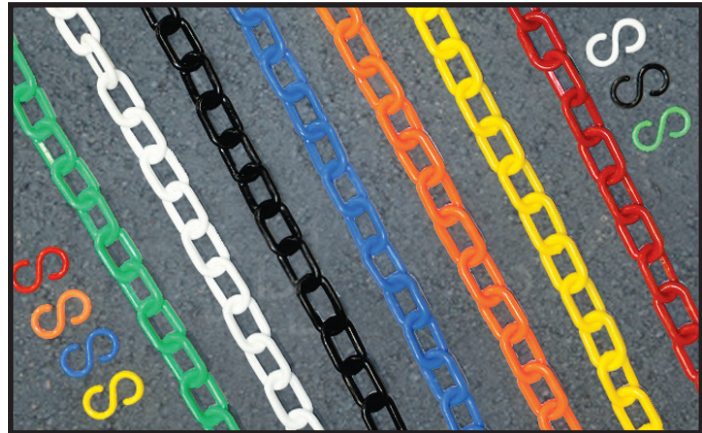

2" Heavy Duty Plastic Chain

3S-HD2: 2" HD Chains

Quantity Break Pricing:

Chains	min. 100'	1000'+
Per Foot	Good price	Best price

3S-HDS: 2" S-Hooks

Quantity Break Pricing:

S-Hooks	min. 20	200+
20 per pack	Good price	Best price

Other colors are available. Please call for more information.

Glow in the Dark

3S-HDG2: 2" HD Chains

Quantity Break Pricing:

Chains	min. 100'	1000'+
Per Foot	Good price	Best price

3S-HDGS: 2" S-Hooks

Quantity Break Pricing:

S-Hooks	min. 20	200+
20 per pack	Good price	Best price

Call For Best Pricing
TOLL FREE
1-866-880-4880
info@Street3S.com

2" Heavy Duty Plastic Chain
2" Heavy Duty S-Hooks

NOTE: Prices Do Not Include Freight